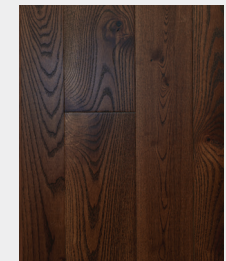

## AVAILABLE COLORS

Natural Finish

Golden Oak

New England Walnut

Harvest Gold

Antique Mahogany

Molasses

Spanish Oak

Dark Walnut

Tobacco

All images are shown as Natural Character Grade, also available as Hand Select.