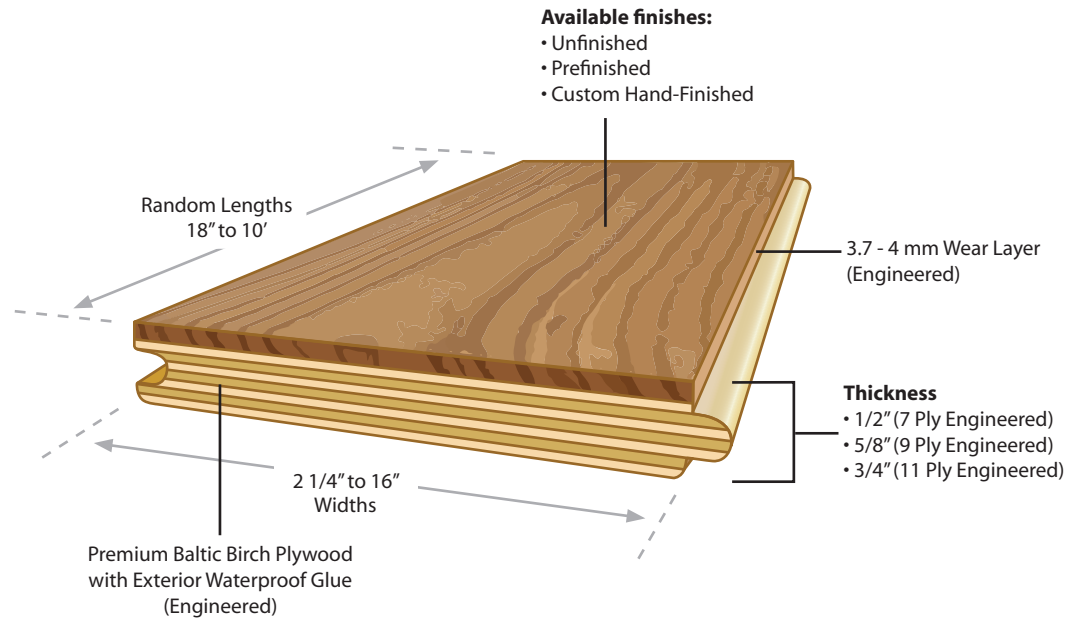

ASH

Ash is a dense, hard species that provides prominent color variations from bright white in Select grades to a mix of cream and dark heartwood in Character grades. It has bold, distinctive grain patterns and is often considered a close substitute for White Oak.

PRODUCT SPECS

EDGES