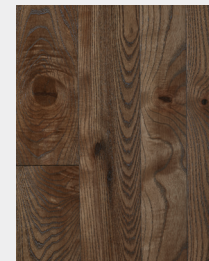

## AVAILABLE COLORS

Natural Finish

Golden Oak

New England Walnut

Harvest Gold

Antique Mahogany

Molasses

Spanish Oak

Dark Walnut

Tobacco

All images are shown as Natural Character Grade, also available as Hand Select.